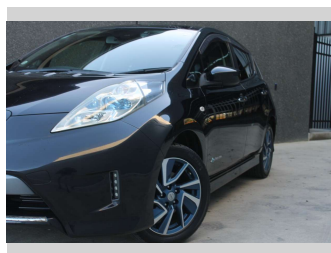

# 2016 Nissan LEAF

**Purchase Price** **\$6,999**  
Includes GST, Registration & Licensing

Finance may be available on this vehicle. Ask one of our friendly staff for more information.

Gain peace of mind with Mechanical Breakdown Insurance. **Ask us how.**

**Top features**  
None Listed

Body Style  
**5 door, Hatchback**

Odometer  
**84,720 km**

Engine  
**Electric**

Fuel Type  
**Electricity**

Transmission  
**CVT**

Wheels  
-

VIN  
**7AT0DH8KX26210266**

Interior  
**Black**

Safety

Based on 2025 VSRR rating

Reg No.

-

Ext Colour  
**Black**

History

-