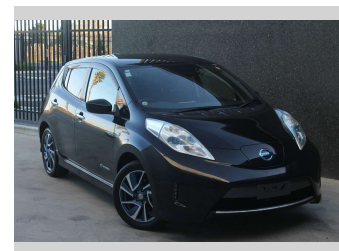

# 2016 Nissan LEAF

**Purchase Price** **\$6,999**  
Includes GST, Registration & Licensing

Finance may be available on this vehicle. Ask one of our friendly staff for more information.

Gain peace of mind with Mechanical Breakdown Insurance. **Ask us how.**

**Top features**  
None Listed

Body Style  
**5 door, Hatchback**

Odometer  
**84,720 km**

Engine  
**Electric**

Fuel Type  
**Electricity**

Transmission  
**CVT**

Wheels  
-

VIN  
**7AT0DH8KX26210266**

Interior  
**Black**

Safety

Based on 2025 VSRR rating

Reg No.

-

Ext Colour  
**Black**

History

-