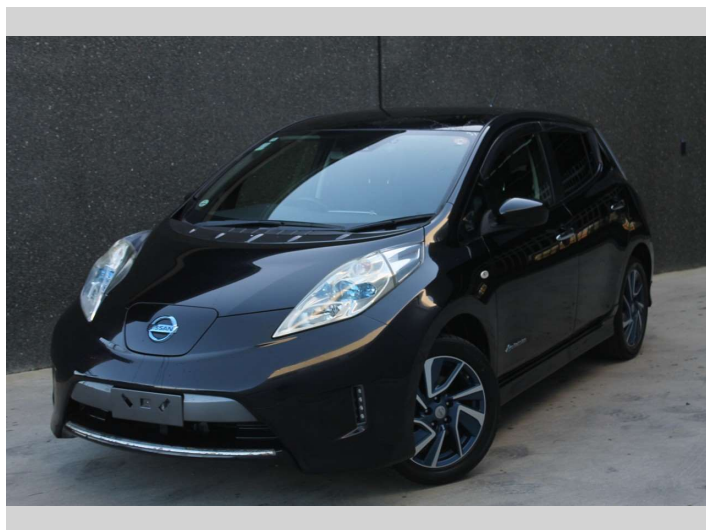

# 2016 Nissan LEAF

**Purchase Price** **\$6,999**  
Includes GST, Registration & Licensing

Finance may be available on this vehicle. Ask one of our friendly staff for more information.

Gain peace of mind with Mechanical Breakdown Insurance. **Ask us how.**

**Top features**  
None Listed

Body Style  
**5 door, Hatchback**

Odometer  
**84,720 km**

Engine  
**Electric**

Fuel Type  
**Electricity**

Transmission  
**CVT**

Wheels  
-

VIN  
**7AT0DH8KX26210266**

Interior  
**Black**

Safety

Based on 2025 VSRR rating

Reg No.

-

Ext Colour  
**Black**

History

-