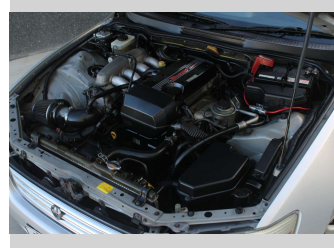

2000 Toyota ALTEZZA

Purchase Price

$9,800

Includes GST, Registration & Licensing

Finance may be available on this vehicle. Ask one of our friendly staff for more information.

Gain peace of mind with Mechanical Breakdown Insurance. **Ask us how.**

Top features

None Listed

Body Style

5 door, Sedan

Odometer

154,000 km

Engine

2000 cc, Petrol

Fuel Type

Petrol

Transmission

Automatic

Wheels

-

VIN

-

Interior

Black

Safety

Based on 2025 VSRR rating

Reg No.

NJT51

Ext Colour

Silver

History

-

Seats

5 seats

CO2 Emissions

★★★★☆

181 grams/km

Energy Economy

★★☆☆☆

Annual fuel cost of $2,940

7.5L per 100km

Cost per year is an estimate based on petrol price of $2.80 per litre and an average distance of 14000 km. Emissions and Energy Economy figures standardised to 3P WLTP.

Stock ID: 7694

AANH Auto Group

Phone 09 940 9495 | Email team@aanhauto.co.nz
230 Neilson Street, Onehunga, Auckland 1061, New Zealand
www.aanhauto.co.nz