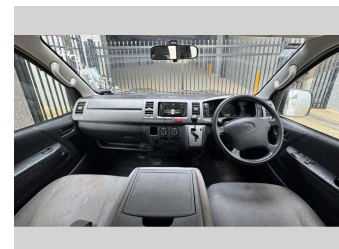

2006 Toyota Hiace

Purchase Price **$12,999**
Includes GST, Registration & Licensing

Finance may be available on this vehicle. Ask one of our friendly staff for more information.

Gain peace of mind with Mechanical Breakdown Insurance. **Ask us how.**

Top features
None Listed

Body Style
Van
Odometer
205,000 km

Engine
2000 cc

Fuel Type
Diesel

Transmission
Automatic

Wheels
-

VIN
-

Interior
Black

Safety

Based on 2025 UCSR rating for 05-19 models

Reg No.
KDH193

Ext Colour
Silver

History
-

Seats
-

CO2 Emissions
★☆☆☆☆

Energy Economy
☆☆☆☆☆

Annual fuel cost not available

Energy Consumption unknown.

Stock ID: 7563