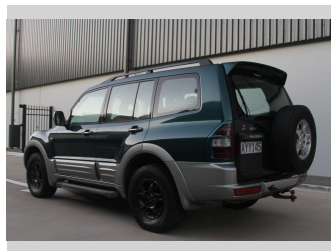

2002 Mitsubishi Pajero

Purchase Price **\$6,995**
Includes GST, Registration & Licensing

Finance may be available on this vehicle. Ask one of our friendly staff for more information.

Gain peace of mind with Mechanical Breakdown Insurance. **Ask us how.**

Top features
None Listed

Body Style
5 door, SUV / 4x4

Odometer
220,503 km

Engine
3497 cc

Fuel Type
Petrol

Transmission
6-Speed AUTO

Wheels
-

VIN
-