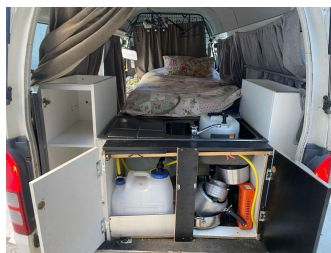

# 2008 Toyota Hiace High roof

Purchase Price

**\$11,999**

Includes GST, Registration & Licensing

Finance may be available on this vehicle. Ask one of our friendly staff for more information.

Gain peace of mind with Mechanical Breakdown Insurance. **Ask us how.**

## Top features

None Listed

Body Style

**Van**

Odometer

**385,000 km**

Engine

**29 cc**