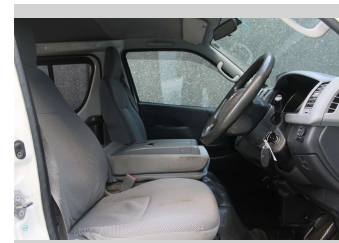

# 2008 Toyota Hiace 2.5 Diesel 5 door

**Purchase Price** **\$11,999**  
Includes GST, Registration & Licensing

Finance may be available on this vehicle. Ask one of our friendly staff for more information.