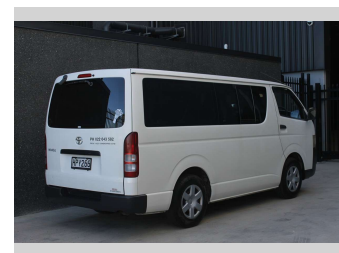

# 2008 Toyota Hiace 2.5 Diesel 5 door

**Purchase Price** **\$11,999**  
Includes GST, Registration & Licensing

Finance may be available on this vehicle. Ask one of our friendly staff for more information.